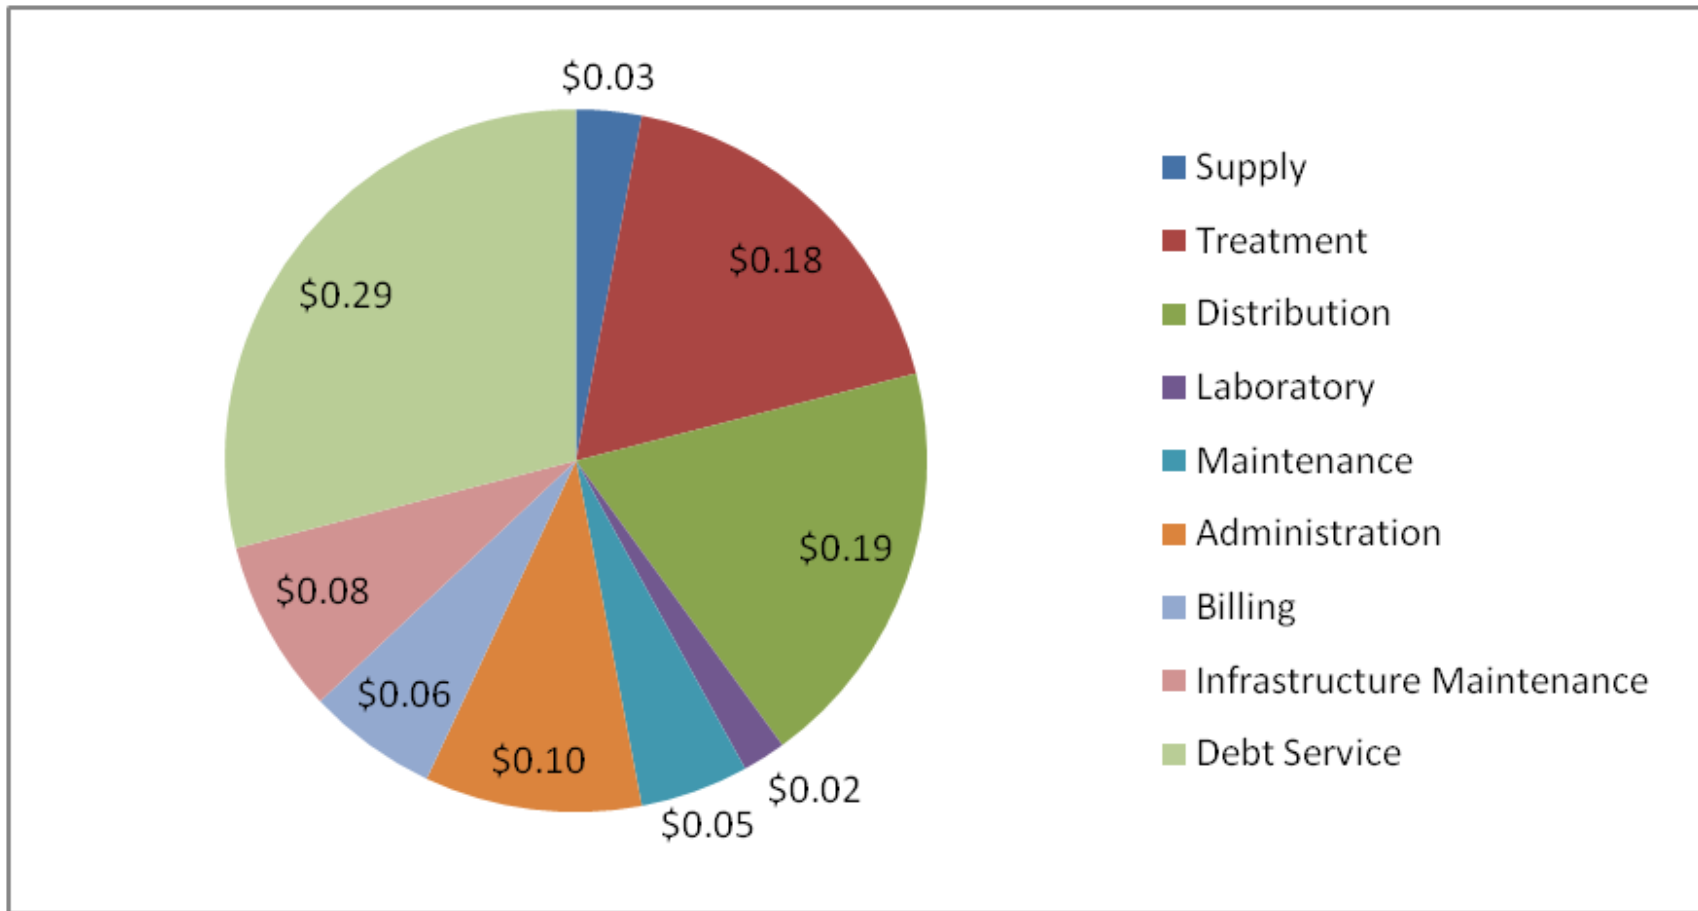

HOW IS MY WATER DOLLAR SPENT?

(2010 Adopted Budget- Service Charge)

HOW IS MY SEWER DOLLAR SPENT?

(2010 Adopted Budget – Service Charge)